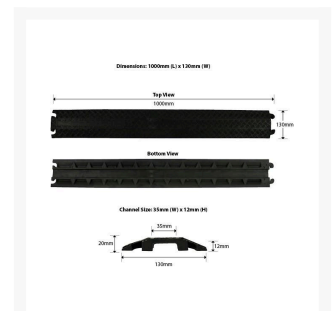

Black Drop Over Cable Protector

Product Images

Description

This Drop Over Cable Protector is perfect for ensuring trip prevention in heavy pedestrian traffic indoors or outdoors.

- Constructed of durable polyurethane.
- Tread plate surface provides maximum traction.
- Modular design for easy install, removal and storage.
- Dimensions: Length 1000mm x Width 130mm x Height 20mm
- Cable channel Width 35mm x Height 12mm
- Also available in **yellow**.