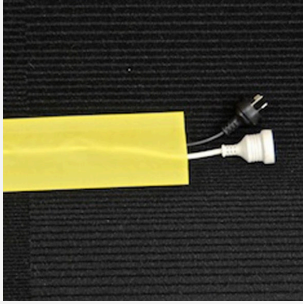

Secure Cord (Yellow)

Product Images

Description

The Secure Cord new product secures wires and cables to carpeted areas reducing the possibility of tripping or falling.

- Secure Cord grips so tightly to all loop pile carpeted surfaces that it won't be dislodged by commercial cleaners or vacuums.
- Sleek one-piece construction gives Secure Cord a professional appearance suitable for boardrooms and offices.
- Tough polymer construction means it will stand up to tougher applications including job sites and construction zones.
- Can be rolled up and reused thousands of times without reduction in performance.
- 3 sizes available: 2m, 10m and 25m (25m roll comes in a handy box).
- Colour: Yellow

Products in this set

100mm x 2m Yellow Secure Cord

100mm x 10m Yellow Secure Cord

100mm x 25m Yellow Secure Cord