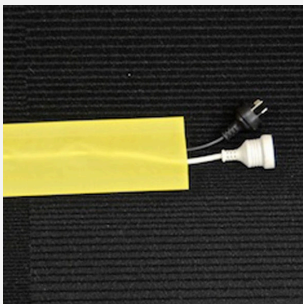

Secure Cord (Yellow)

Product Images

Description

The Secure Cord new product secures wires and cables to carpeted areas reducing the possibility of tripping or falling.

- Secure Cord grips so tightly to all loop pile carpeted surfaces that it won't be dislodged by commercial cleaners or vacuums.
- Sleek one-piece construction gives Secure Cord a professional appearance suitable for boardrooms and offices.
- Tough polymer construction means it will stand up to tougher applications including job sites and construction zones.
- Can be rolled up and reused thousands of times without reduction in performance.
- 3 sizes available: 2m, 10m and 25m (25m roll comes in a handy box).
- Colour: Yellow

Products in this set

100mm x 2m Yellow Secure Cord

100mm x 10m Yellow Secure Cord

100mm x 25m Yellow Secure Cord