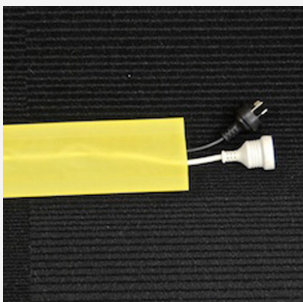

Secure Cord (Yellow)

Product Images

Description

The Secure Cord new product secures wires and cables to carpeted areas reducing the possibility of tripping or falling.

- Secure Cord grips so tightly to all loop pile carpeted surfaces that it won't be dislodged by commercial cleaners or vacuums.
- Sleek one-piece construction gives Secure Cord a professional appearance suitable for boardrooms and offices.
- Tough polymer construction means it will stand up to tougher applications including job sites and construction zones.
- Can be rolled up and reused thousands of times without reduction in performance.
- 3 sizes available: 2m, 10m and 25m (25m roll comes in a handy box).

- Colour: Yellow

Products in this set

100mm x 2m Yellow Secure Cord

100mm x 10m Yellow Secure Cord

100mm x 25m Yellow Secure Cord