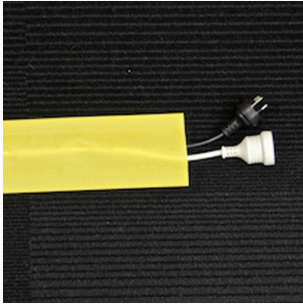

Secure Cord (Yellow)

Product Images

Description

The Secure Cord new product secures wires and cables to carpeted areas reducing the possibility of tripping or falling.

- Secure Cord grips so tightly to all loop pile carpeted surfaces that it won't be dislodged by commercial cleaners or vacuums.
- Sleek one-piece construction gives Secure Cord a professional appearance suitable for boardrooms and offices.
- Tough polymer construction means it will stand up to tougher applications including job sites and construction zones.
- Can be rolled up and reused thousands of times without reduction in performance.
- 3 sizes available: 2m, 10m and 25m (25m roll comes in a handy box).
- Colour: Yellow

Products in this set

100mm x 2m Yellow Secure Cord

100mm x 10m Yellow Secure Cord

100mm x 25m Yellow Secure Cord