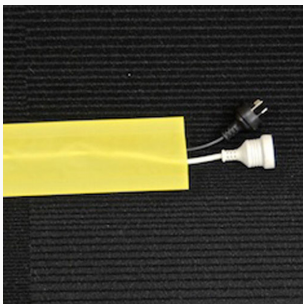

Secure Cord (Yellow)

Product Images

Description

The Secure Cord new product secures wires and cables to carpeted areas reducing the possibility of tripping or falling.

- Secure Cord grips so tightly to all loop pile carpeted surfaces that it won't be dislodged by commercial cleaners or vacuums.
- Sleek one-piece construction gives Secure Cord a professional appearance suitable for boardrooms and offices.
- Tough polymer construction means it will stand up to tougher applications including job sites and construction zones.
- Can be rolled up and reused thousands of times without reduction in performance.
- 3 sizes available: 2m, 10m and 25m (25m roll comes in a handy box).

- Colour: Yellow

Products in this set

100mm x 2m Yellow Secure Cord

100mm x 10m Yellow Secure Cord

100mm x 25m Yellow Secure Cord