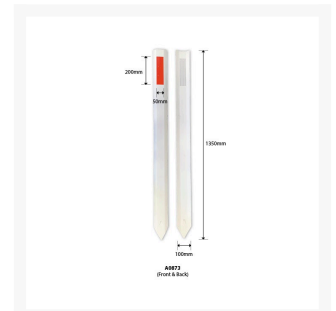

# White PVC Guide Post

## Description

This white PVC Guide Post is ideal for both day and night applications and is the preferred choice of Australian Civil & Construction Engineers.

- White PVC Guide Posts are made 1350mm tall and from 3mm thick heavy-duty, flexible PVC.
- Ideal for the harsh Australian sun, they contain a UV absorber which protects them from direct sunlight.
- PVC Guide Posts are designed for premium night time, low light visibility.
- Equipped with 3M™ Class 1A reflective vinyl decals.
- Specified by various State Road Authorities across Australia.
- Post Colour: White
- Reflector Colour: White reflector on the front side and red reflector on the reverse side.
- Guide Post Dimensions:  
Height: 1350mm x Width: 100mm x Depth: 3mm

- Reflector Dimensions:  
Width: 50mm x Height: 200mm