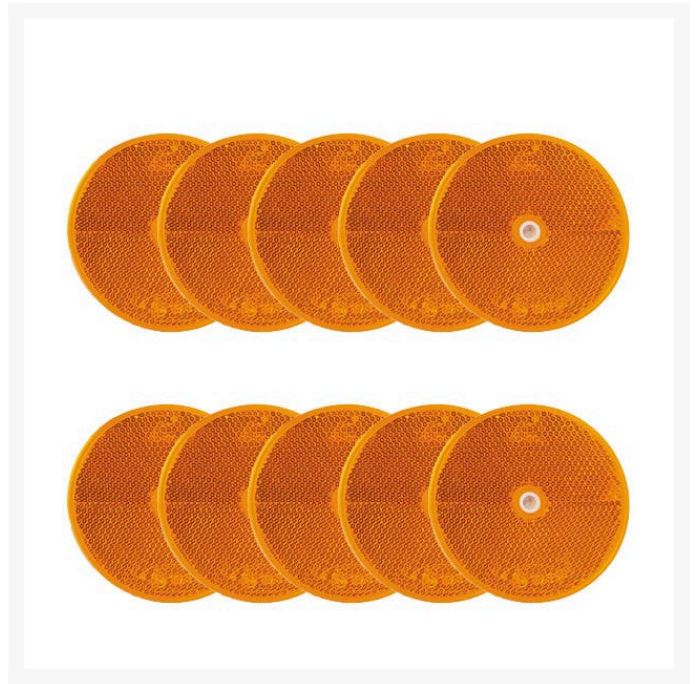

# Corner Cube Delineators (Pack of 10)

## Product Images

## Description

---

Extremely reflective plastic back Corner Cube Delineators suitable for attaching to guideposts, wooden posts, walls and any other object that required a high level of reflectivity.

- Colours available: Amber, Blue, Green, Red, White.
- Comes in a pack of 10.
- Diameter is 80mm.
- Installed with a screw in the centre hole.

## Product Options

---

Guide Post Colour:	Amber
	Blue
	Green
	Red
	White