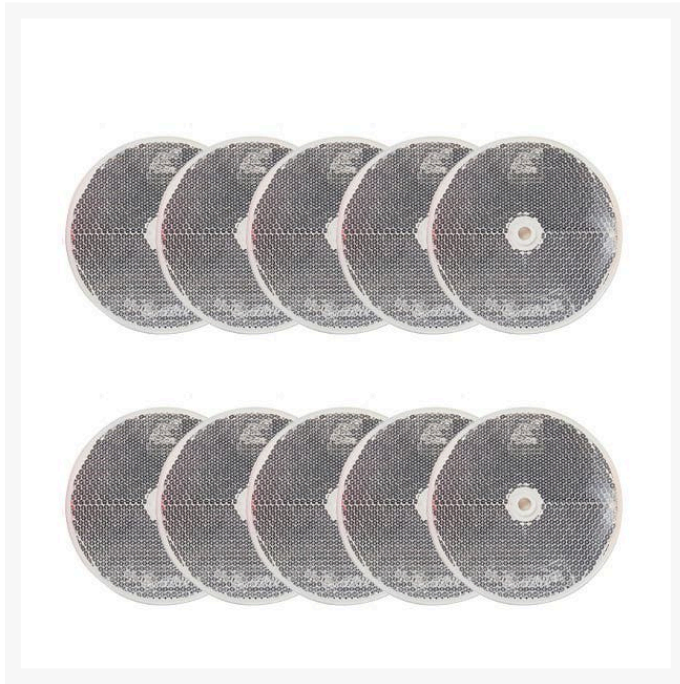

# Corner Cube Delineators (Pack of 10)

## Product Images

## Description

---

Extremely reflective plastic back Corner Cube Delineators suitable for attaching to guideposts, wooden posts, walls and any other object that required a high level of reflectivity.

- Colours available: Amber, Blue, Green, Red, White.
- Comes in a pack of 10.
- Diameter is 80mm.
- Installed with a screw in the centre hole.

## Product Options

---

Guide Post Colour:	Amber
	Blue
	Green
	Red
	White