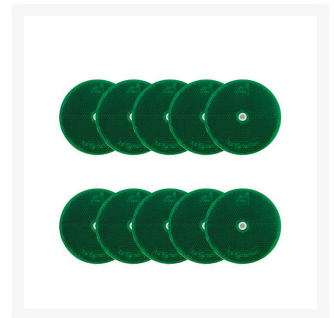

# Corner Cube Delineators (Pack of 10)

## Description

---

Extremely reflective plastic back Corner Cube Delineators suitable for attaching to guideposts, wooden posts, walls and any other object that required a high level of reflectivity.

- Colours available: Amber, Blue, Green, Red, White.
- Comes in a pack of 10.
- Diameter is 80mm.
- Installed with a screw in the centre hole.

## Product Options

---

Guide Post Colour:	Amber
	Blue
	Green
	Red
	White