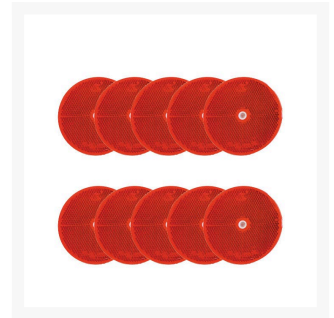

# Corner Cube Delineators (Pack of 10)

## Description

---

Extremely reflective plastic back Corner Cube Delineators suitable for attaching to guideposts, wooden posts, walls and any other object that required a high level of reflectivity.

- Colours available: Amber, Blue, Green, Red, White.
- Comes in a pack of 10.
- Diameter is 80mm.
- Installed with a screw in the centre hole.

## Product Options

---

Guide Post Colour:	Amber
	Blue
	Green
	Red
	White