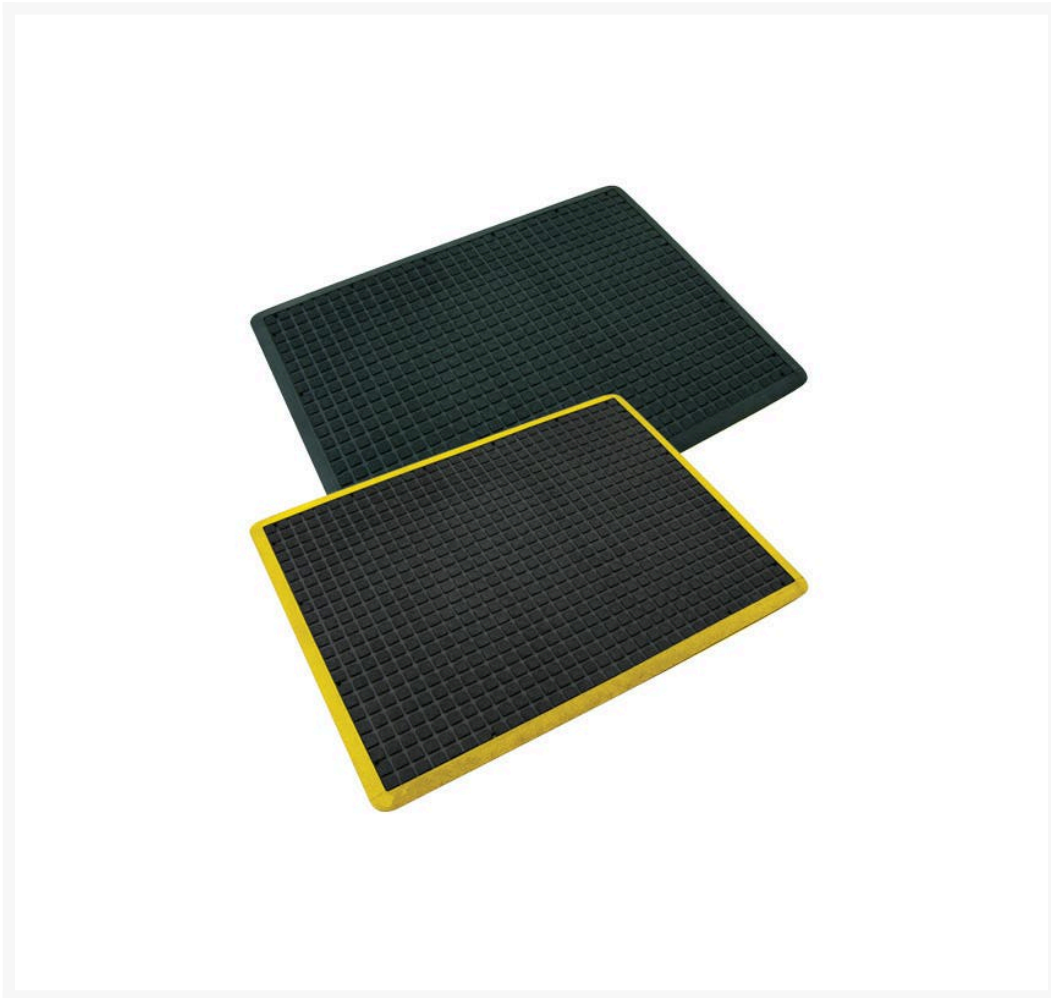

# Air Grid Anti-Fatigue Mats

## Description

---

Ultra-comfortable anti-fatigue mat, ideal for demanding work areas.

- Hardwearing non-slip surface designed for dry or wet areas.
- Drainage channels and small drainage holes keep the surface of the mat dry to prevent slips.
- Manufactured using 50% nitrile rubber providing oil and grease resistant properties.
- Suction cups on the underside assists the mat's adhesion on wet or dry floors.
- Bevelled edges on all sides prevent trips.
- Edges are available in black or high visibility yellow.

## Product Options

---

Mat Colour:	Black
	Black (with Yellow Border)
Mat Size:	600 x 900mm
	900 x 1200mm
	1200 x 2000mm