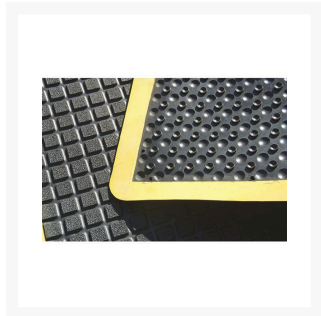

# Air Grid Anti-Fatigue Mats

## Description

---

Ultra-comfortable anti-fatigue mat, ideal for demanding work areas.

- Hardwearing non-slip surface designed for dry or wet areas.
- Drainage channels and small drainage holes keep the surface of the mat dry to prevent slips.
- Manufactured using 50% nitrile rubber providing oil and grease resistant properties.
- Suction cups on the underside assists the mat's adhesion on wet or dry floors.
- Bevelled edges on all sides prevent trips.
- Edges are available in black or high visibility yellow.

## Product Options

---

Mat Colour:	Black
	Black (with Yellow Border)
Mat Size:	600 x 900mm
	900 x 1200mm
	1200 x 2000mm