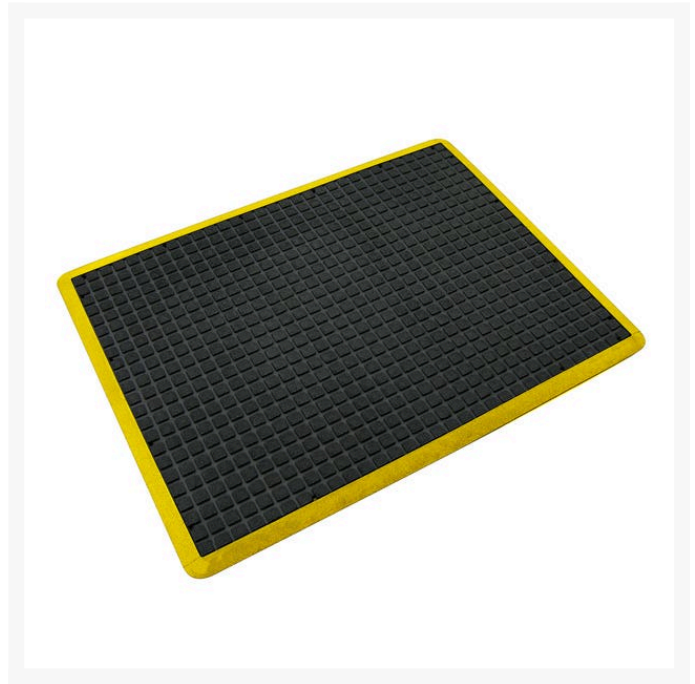

# Air Grid Anti-Fatigue Mats

## Product Images

## Description

---

Ultra-comfortable anti-fatigue mat, ideal for demanding work areas.

- Hardwearing non-slip surface designed for dry or wet areas.
- Drainage channels and small drainage holes keep the surface of the mat dry to prevent slips.
- Manufactured using 50% nitrile rubber providing oil and grease resistant properties.
- Suction cups on the underside assists the mat's adhesion on wet or dry floors.
- Bevelled edges on all sides prevent trips.
- Edges are available in black or high visibility yellow.

## Product Options

---

Mat Colour:	Black
	Black (with Yellow Border)
Mat Size:	600 x 900mm
	900 x 1200mm
	1200 x 2000mm