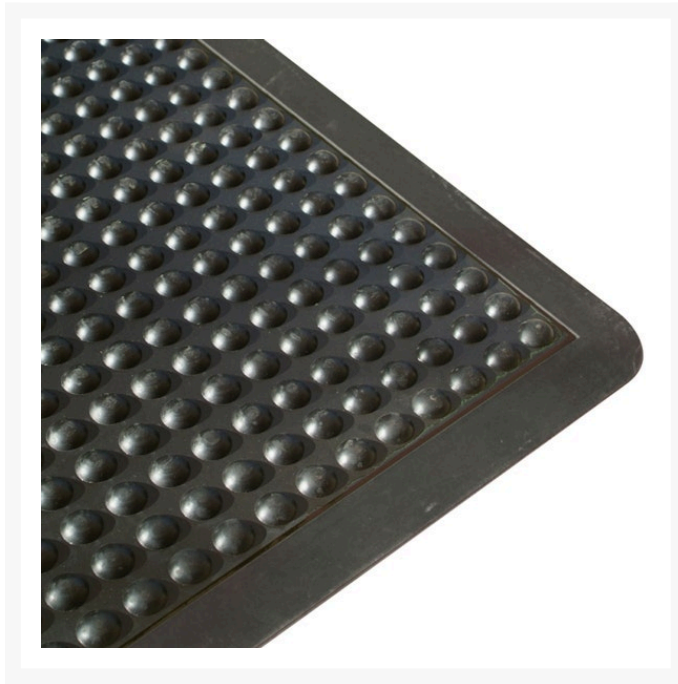

Ergo Tred Anti-Fatigue Mats

Product Images

Description

The Ergo Tred Anti-Fatigue Mat features a domed surface ergonomically designed to give maximum comfort and improve circulation.

- Suitable for dry areas or slightly moist areas.
- Bevelled edges on all four sides reduce the risk of trips.
- Available with a yellow safety border on all 4 sides.
- Can be custom made to most shape and size requirements.

Additional Information

Brand	MatTEK®
Mat Type	Anti Fatigue

Product Options

Mat Colour:	Black
	Black (with Yellow Border)
Mat Size:	600 x 900mm
	900 x 1200mm