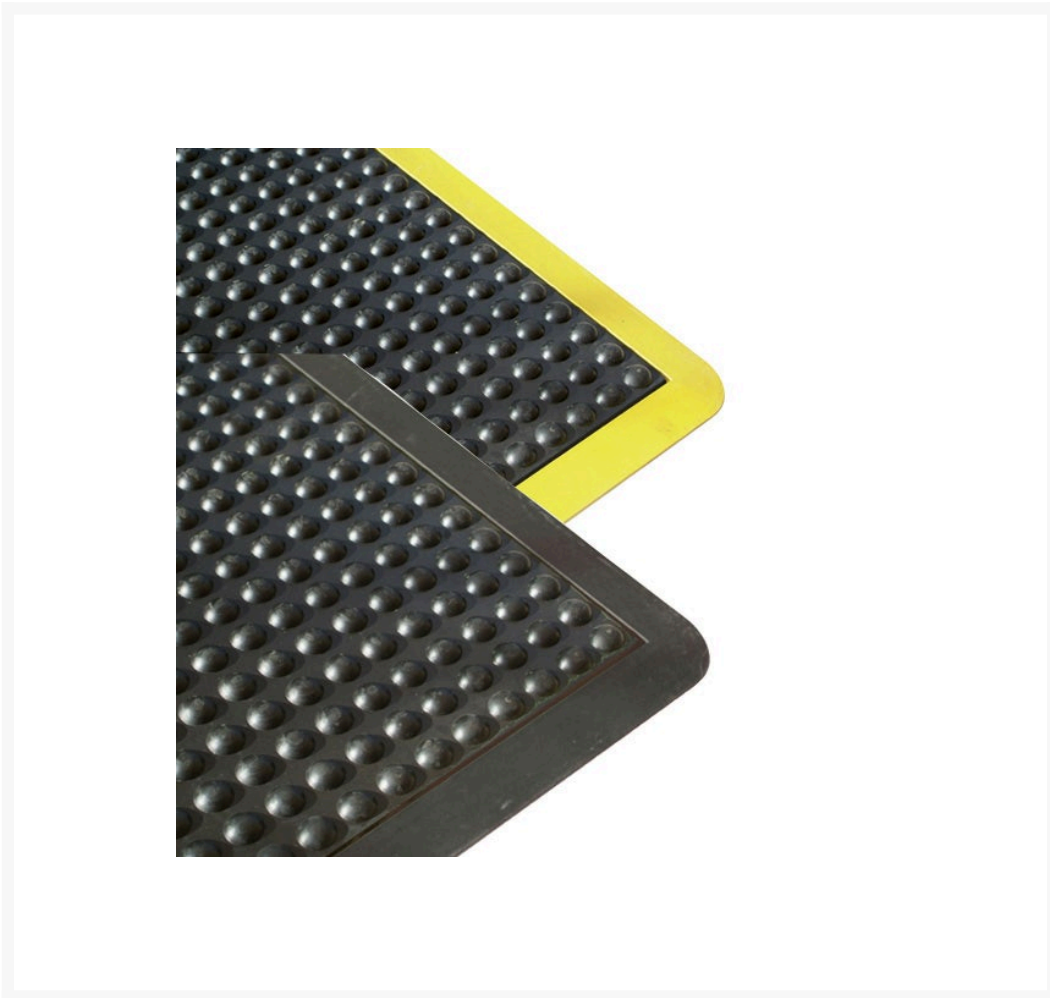

Ergo Tred Anti-Fatigue Mats

Product Images

Description

The Ergo Tred Anti-Fatigue Mat features a domed surface ergonomically designed to give maximum comfort and improve circulation.

- Suitable for dry areas or slightly moist areas.
- Bevelled edges on all four sides reduce the risk of trips.
- Available with a yellow safety border on all 4 sides.
- Can be custom made to most shape and size requirements.

Additional Information

Brand	MatTEK®
Mat Type	Anti Fatigue

Product Options

Mat Colour:	Black
	Black (with Yellow Border)
Mat Size:	600 x 900mm
	900 x 1200mm