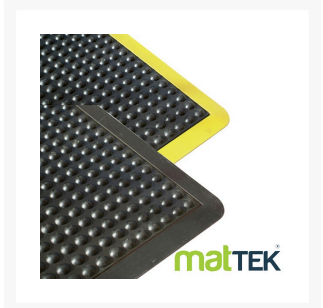

Ergo Tred Anti-Fatigue Mats

Product Images

Description

The Ergo Tred Anti-Fatigue Mat features a domed surface ergonomically designed to give maximum comfort and improve circulation.

- Suitable for dry areas or slightly moist areas.
- Bevelled edges on all four sides reduce the risk of trips.
- Available with a yellow safety border on all 4 sides.
- Can be custom made to most shape and size requirements.

Additional Information

Brand	MatTEK®
Mat Type	Anti Fatigue

Product Options

Mat Colour:	Black
	Black (with Yellow Border)
Mat Size:	600 x 900mm
	900 x 1200mm