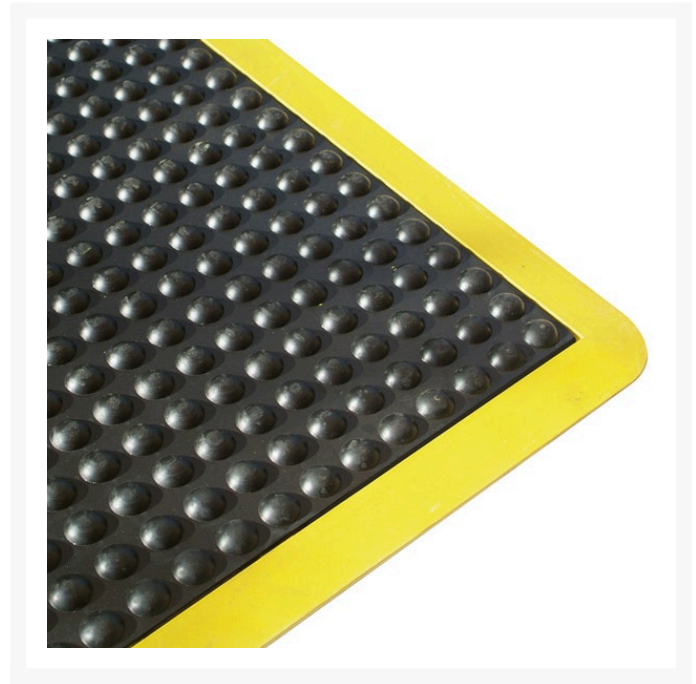

Ergo Tred Anti-Fatigue Mats

Product Images

Description

The Ergo Tred Anti-Fatigue Mat features a domed surface ergonomically designed to give maximum comfort and improve circulation.

- Suitable for dry areas or slightly moist areas.
- Bevelled edges on all four sides reduce the risk of trips.
- Available with a yellow safety border on all 4 sides.
- Can be custom made to most shape and size requirements.

Additional Information

Brand	MatTEK®
Mat Type	Anti Fatigue

Product Options

Mat Colour:	Black
	Black (with Yellow Border)
Mat Size:	600 x 900mm
	900 x 1200mm