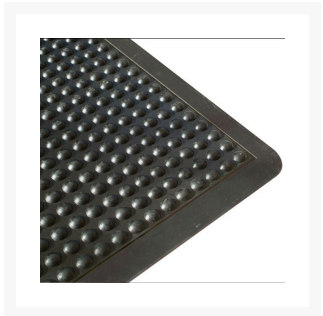

Ergo Tred Anti-Fatigue Mats

Product Images

Description

The Ergo Tred Anti-Fatigue Mat features a domed surface ergonomically designed to give maximum comfort and improve circulation.

- Suitable for dry areas or slightly moist areas.
- Bevelled edges on all four sides reduce the risk of trips.
- Available with a yellow safety border on all 4 sides.
- Can be custom made to most shape and size requirements.

Additional Information

Brand	MatTEK®
Mat Type	Anti Fatigue

Product Options

Mat Colour:	Black
	Black (with Yellow Border)
Mat Size:	600 x 900mm
	900 x 1200mm