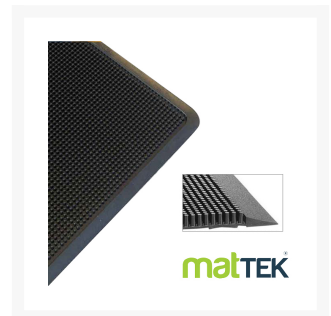

Rubber Outdoor Scraper Mats

Product Images

Description

Outdoor entrance mats are designed to scrape dirt and other debris from shoes and trap them in the mat before they enter your facility.

- Rubber outdoor mats also help to prevent falls caused by slippery surfaces at your entrance.
- Reduce cleaning costs by stopping dirt BEFORE it gets inside your building
- Dual purpose as a rubber scraper mat and a drainage mat.

- Easy to clean by simply shaking them out or hosing them off.

Additional Information

Brand	MatTEK®
Mat Type	Entrance

Product Options

Mat Size:	610 x 810mm
	710 x 1070mm
	910 x 1830mm