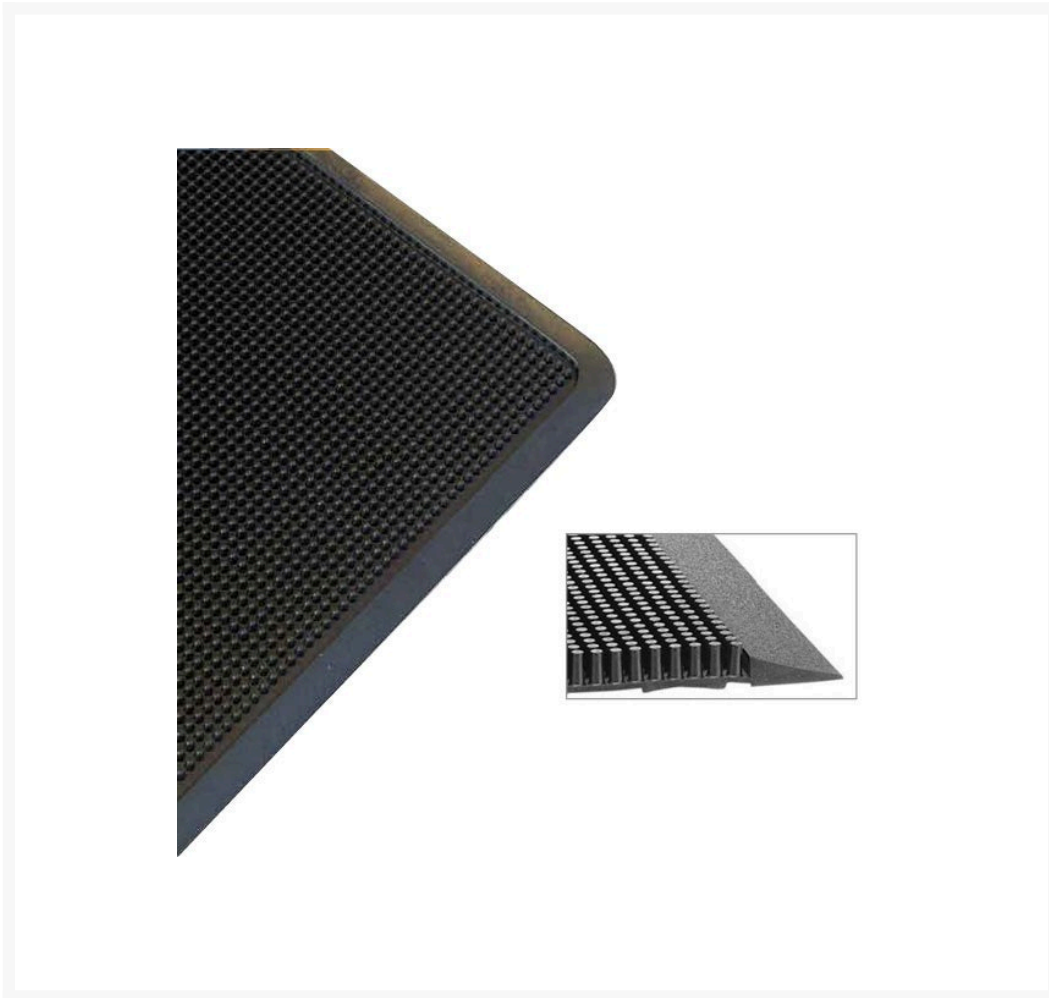

# Rubber Outdoor Scraper Mats

## Product Images

## Description

Outdoor entrance mats are designed to scrape dirt and other debris from shoes and trap them in the mat before they enter your facility.

- Rubber outdoor mats also help to prevent falls caused by slippery surfaces at your entrance.
- Reduce cleaning costs by stopping dirt BEFORE it gets inside your building
- Dual purpose as a rubber scraper mat and a drainage mat.
- Easy to clean by simply shaking them out or hosing them off.

## Product Options

---

Mat Size:	610 x 810mm
	710 x 1070mm
	910 x 1830mm