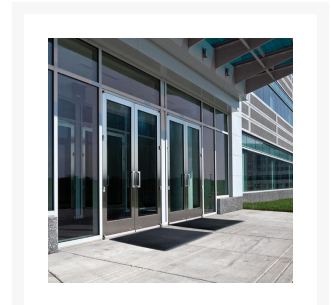

Rubber Outdoor Scraper Mats

Product Images

Description

Outdoor entrance mats are designed to scrape dirt and other debris from shoes and trap them in the mat before they enter your facility.

- Rubber outdoor mats also help to prevent falls caused by slippery surfaces at your entrance.
- Reduce cleaning costs by stopping dirt BEFORE it gets inside your building
- Dual purpose as a rubber scraper mat and a drainage mat.

- Easy to clean by simply shaking them out or hosing them off.

Additional Information

Brand	MatTEK®
Mat Type	Entrance

Product Options

Mat Size:	610 x 810mm
	710 x 1070mm
	910 x 1830mm