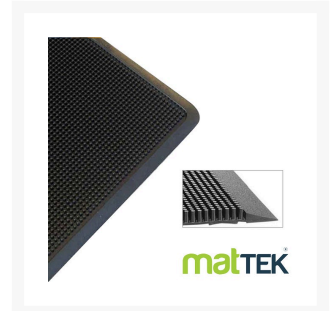

# Rubber Outdoor Scraper Mats

## Description

Outdoor entrance mats are designed to scrape dirt and other debris from shoes and trap them in the mat before they enter your facility.

- Rubber outdoor mats also help to prevent falls caused by slippery surfaces at your entrance.
- Reduce cleaning costs by stopping dirt BEFORE it gets inside your building
- Dual purpose as a rubber scraper mat and a drainage mat.
- Easy to clean by simply shaking them out or hosing them off.