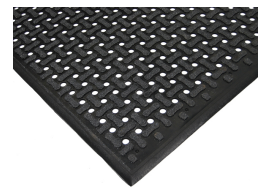

# Comfort Clean Wet Area Mats - Black

## Description

These comfort clean wet area mats are an ideal option for dry or light wet areas.

- Made from 100% Nitrile Rubber – resistant to greases and oils.
- Raised lugs provide excellent traction and also keeps mat surface dry.
- Closed cell “sponge” formula, makes mat comfortable.
- Holed option for wet areas.
- Bevelled edges for added safety.
- Machine washable.

## Product Options

---

Mat Size:

570 x 850mm

850 x 2700mm

850 x 1440mm