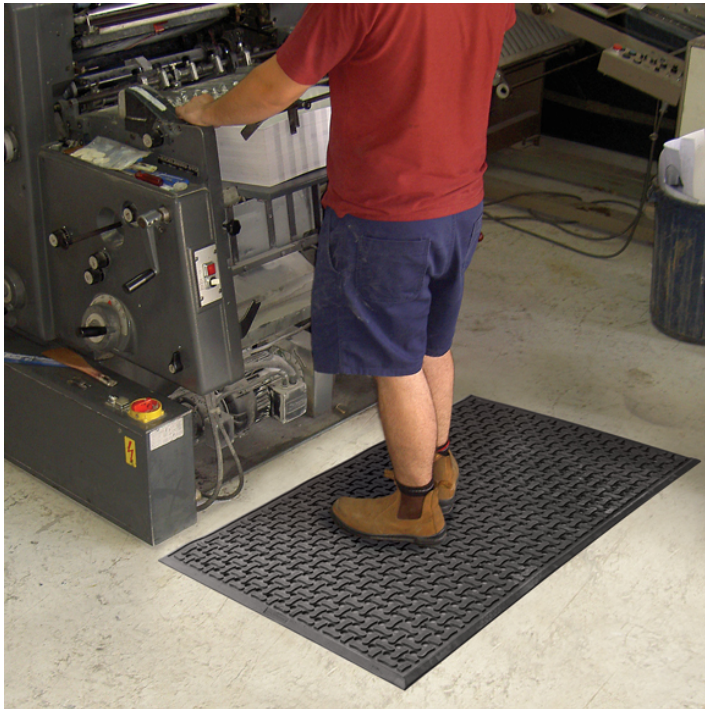

# Comfort Clean Wet Area Mats - Black

## Description

These comfort clean wet area mats are an ideal option for dry or light wet areas.

- Made from 100% Nitrile Rubber – resistant to greases and oils.
- Raised lugs provide excellent traction and also keeps mat surface dry.
- Closed cell “sponge” formula, makes mat comfortable.
- Holed option for wet areas.
- Bevelled edges for added safety.
- Machine washable.

## Product Options

---

Mat Size:

570 x 850mm

850 x 2700mm

850 x 1440mm