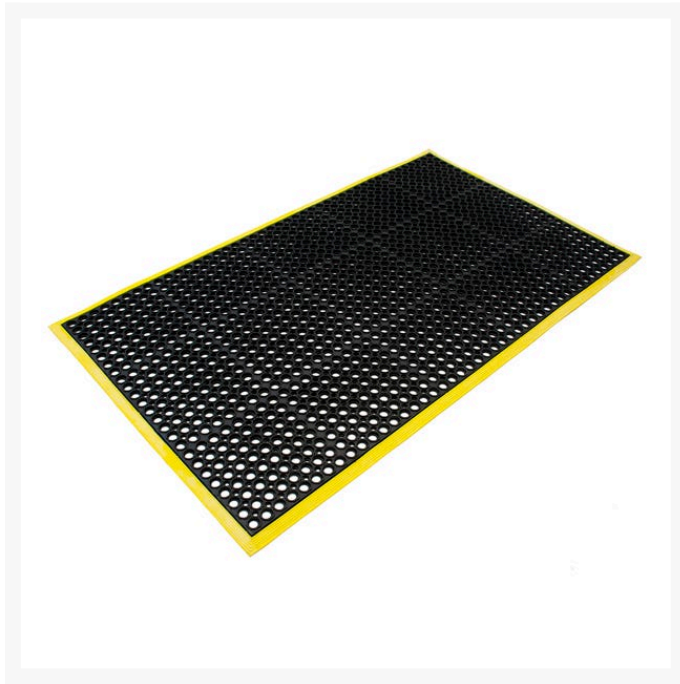

Safety Cushion Wet Area Mats

Product Images

Description

Safety Cushion Wet Area Mats are a popular and versatile general purpose safety mat.

- The raised surface pattern provides a high level of traction reducing slips.
- Lugs on the underside allow liquid to flow out from under the mat, keeping the surface dry.
- Bevelled edges on all four sides reduce the chance of trips and falls.
- **Terracotta mats include a grease resistant formula - makes them ideal for greasy environments.**

Click [here](#) to see our complete range of **Entrance, Anti-Fatigue, Wet Area and Specialty Mats.**

Additional Information

Brand	MatTEK®
Mat Type	Wet Area

Product Options

Mat Colour:	Black
	Black (with Yellow Border)
	Terracotta
Mat Size:	600 x 900mm
	900 x 1500mm