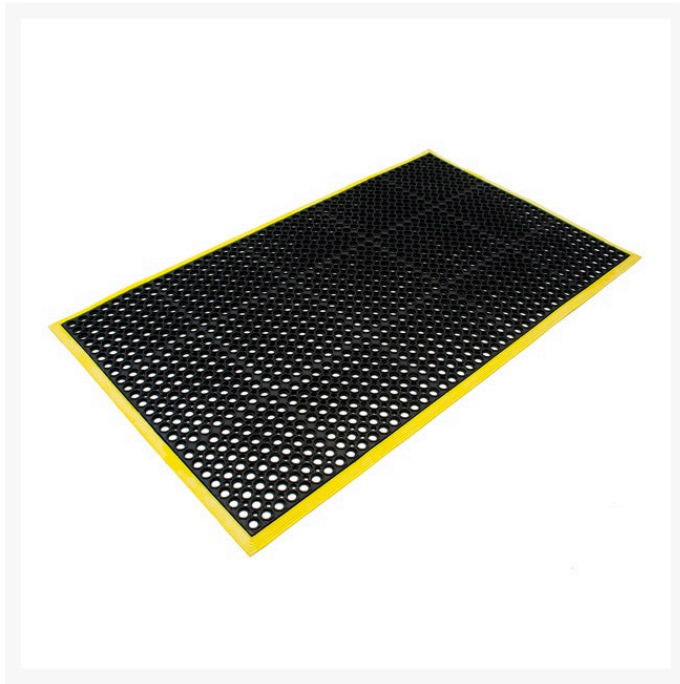

Safety Cushion Wet Area Mats

Product Images

Description

Safety Cushion Wet Area Mats are a popular and versatile general purpose safety mat.

- The raised surface pattern provides a high level of traction reducing slips.
- Lugs on the underside allow liquid to flow out from under the mat, keeping the surface dry.
- Bevelled edges on all four sides reduce the chance of trips and falls.
- **Terracotta mats include a grease resistant formula - makes them ideal for greasy environments.**

Additional Information

Brand	MatTEK®
Mat Type	Wet Area

Product Options

Mat Colour:	Black
	Black (with Yellow Border)
	Terracotta
Mat Size:	600 x 900mm
	900 x 1500mm