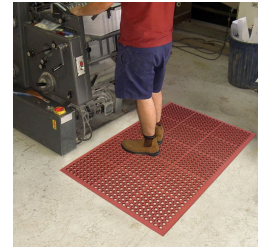

Safety Cushion Wet Area Mats

Product Images

Description

Safety Cushion Wet Area Mats are a popular and versatile general purpose safety mat.

- The raised surface pattern provides a high level of traction reducing slips.
- Lugs on the underside allow liquid to flow out from under the mat, keeping the surface dry.
- Bevelled edges on all four sides reduce the chance of trips and falls.
- **Terracotta mats include a grease resistant formula - makes them ideal for greasy environments.**

Click [here](#) to see our complete range of **Entrance, Anti-Fatigue, Wet Area and Specialty Mats.**

Additional Information

Brand	MatTEK®
Mat Type	Wet Area

Product Options

Mat Colour:	Black
	Black (with Yellow Border)
	Terracotta
Mat Size:	600 x 900mm
	900 x 1500mm