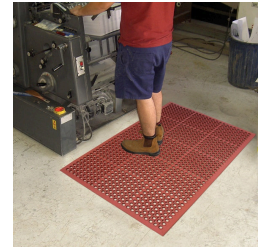

Safety Cushion Wet Area Mats

Product Images

Description

Safety Cushion Wet Area Mats are a popular and versatile general purpose safety mat.

- The raised surface pattern provides a high level of traction reducing slips.
- Lugs on the underside allow liquid to flow out from under the mat, keeping the surface dry.
- Bevelled edges on all four sides reduce the chance of trips and falls.
- **Terracotta mats include a grease resistant formula - makes them ideal for greasy environments.**

Additional Information

Brand	MatTEK®
Mat Type	Wet Area

Product Options

Mat Colour:	Black
	Black (with Yellow Border)
	Terracotta
Mat Size:	600 x 900mm
	900 x 1500mm