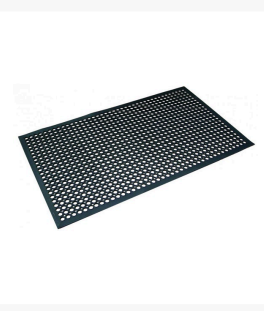

Safety Cushion Wet Area Mats

Product Images

Description

Safety Cushion Wet Area Mats are a popular and versatile general purpose safety mat.

- The raised surface pattern provides a high level of traction reducing slips.
- Lugs on the underside allow liquid to flow out from under the mat, keeping the surface dry.
- Bevelled edges on all four sides reduce the chance of trips and falls.
- **Terracotta mats include a grease resistant formula - makes them ideal for greasy environments.**

Additional Information

Brand	MatTEK®
Mat Type	Wet Area

Product Options

Mat Colour:	Black
	Black (with Yellow Border)
	Terracotta
Mat Size:	600 x 900mm
	900 x 1500mm