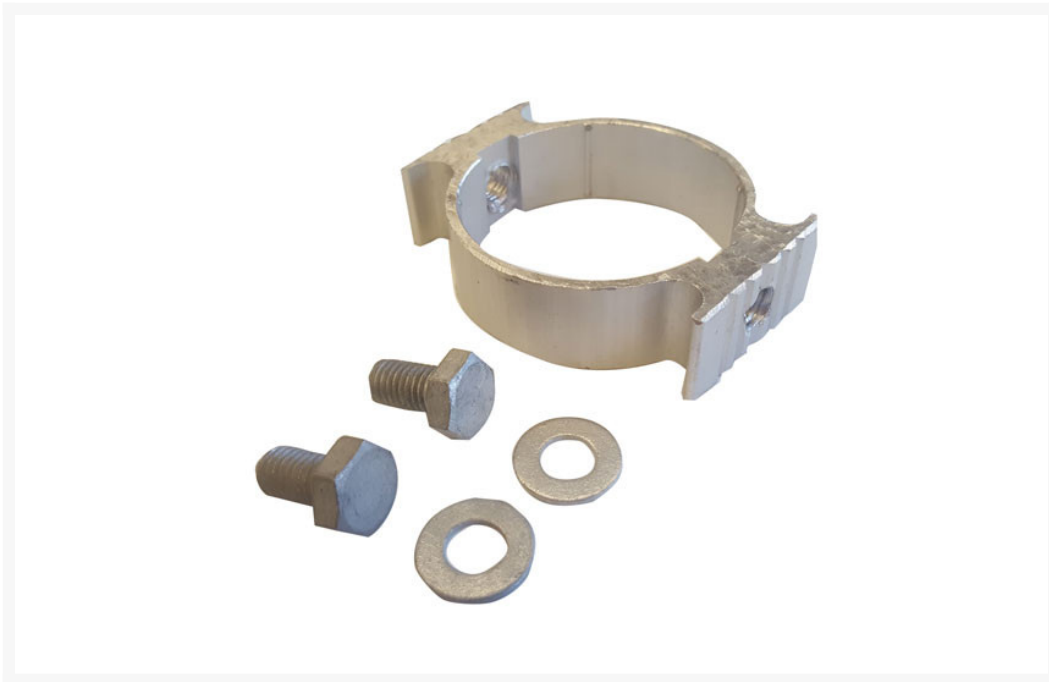

Double Sided Sign Bracket

Product Images

Description

- Double-sided aluminium sign bracket.
- Includes 2 x bolts.
- Suitable for **60mm ODI (50NB) signposts.**