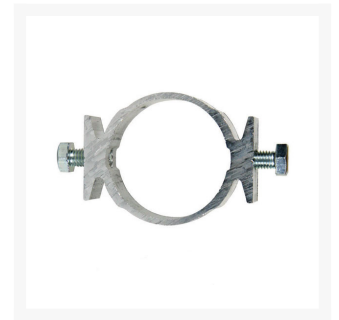

Double Sided Sign Bracket

Product Images

Description

- Double-sided aluminium sign bracket.
- Includes 2 x bolts.
- Suitable for **60mm ODI (50NB) signposts.**