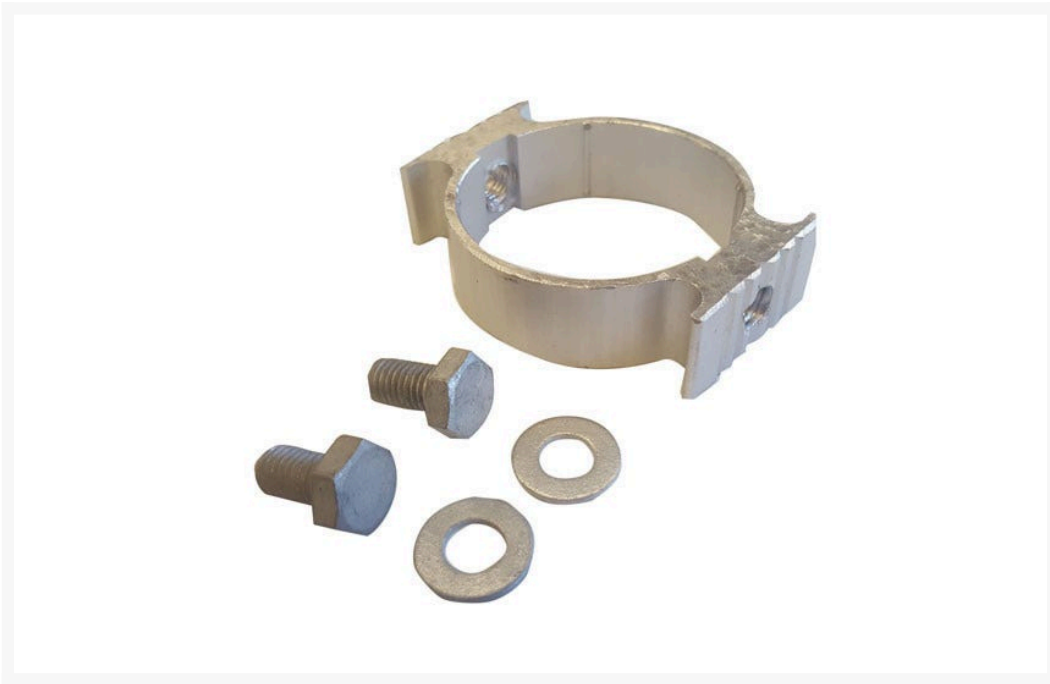

Double Sided Sign Bracket

Product Images

Description

- Double-sided aluminium sign bracket.
- Includes 2 x bolts.
- Suitable for **60mm ODI (50NB) signposts.**