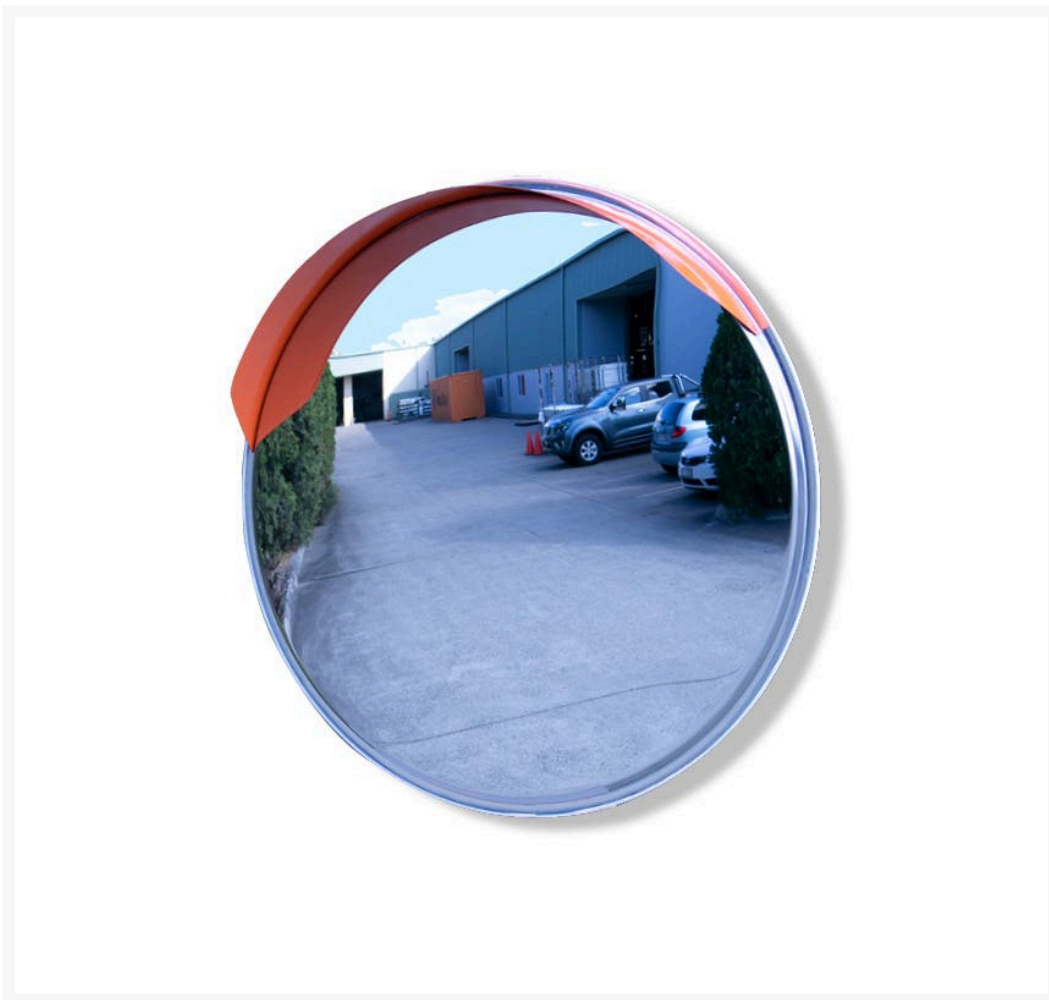

800mm Outdoor Convex Safety Mirror Stainless Steel

Product Images

Choosing the appropriate sized mirror
Calculate the combined distance

Step 1 viewer to mirror Step 2 mirror to object

Step 1 and Step 2 = Combined distance*

Description

These Crystal View™ stainless steel outdoor convex security/safety mirrors provide the ultimate in long-term weather and impact resistance.

- Perfectly suited to outdoor environments.
- Ideal for areas where **vandalism or extreme weather events** are likely to occur - public areas, roads,

railway stations, airports and mining sites.

- This style of convex mirror is the **highest performing** product in the categories of warehouse safety mirrors, carpark safety mirrors and forklift safety mirrors.
- The hi-vis orange visor reduces sun glare and protects the mirror from extreme weather and tree sap.
- **Post mount hardware is included.**
- **Suits 76mm ODI Post.**
- Wall mount hardware (76mm ODI) sold separately [here](#).
- NOTE: Convex mirrors are not concave mirrors.
- *Not the right size? See the full range of convex mirrors [here](#).*

Additional Information

Brand	Crystal View™
Mirror Application	Outdoor
Mirror Material	Stainless Steel
Mirror Size	800mm