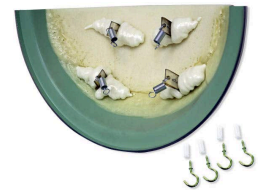

# 300mm Half Dome Safety Mirror Acrylic

## Product Images

DISTANCE GUIDE	
Dome Mirror Size	Viewing Distance*
300mm	To 5 metres
400mm	To 5 metres
600mm	To 8 metres
800mm	To 10 metres

Crystal View™  
SAFETY MIRRORS

## Description

---

This Crystal View™ acrylic indoor half dome safety mirror is perfect for busy areas and corridors, and hazardous T-Intersections (for example hospitals, labs and offices). Suitable for any application where the clearest possible view of what's coming around the corner is essential.

- Constructed from premium 3mm thick acrylic for superior performance and longevity.
- Each mirror is **hand-inspected** to ensure that it **will not bend or distort** like cheaper alternatives.
- Can be **mounted on walls or ceiling or even racking**.
- Lightweight and easy to install.
- Mounting hardware is included.
- NOTE: Displayed viewing distance is measured from viewer to mirror and is advisory only - Will vary depending on factors such as lighting, placement and purpose.
- *Not the right size? See the full range of dome mirrors [here](#).*