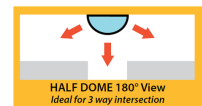

## Product Images

DISTANCE GUIDE	
Dome Mirror Size	Viewing Distance*
300mm	To 5 metres
400mm	To 5 metres
600mm	To 8 metres
800mm	To 10 metres

Crystal View™  
SAFETY MIRRORS

## Description

---

This Crystal View™ acrylic indoor half dome safety mirror is perfect for busy areas and corridors, and hazardous T-Intersections (for example hospitals, labs and offices). Suitable for any application where the clearest possible view of what's coming around the corner is essential.

- Constructed from premium 3mm thick acrylic for superior performance and longevity.
- Each mirror is **hand-inspected** to ensure that it **will not bend or distort** like cheaper alternatives.
- Can be **mounted on walls or ceiling or even racking**.
- Lightweight and easy to install.
- Mounting hardware is included.
- NOTE: Displayed viewing distance is measured from viewer to mirror and is advisory only - Will vary depending on factors such as lighting, placement and purpose.
- *Not the right size? See the full range of dome mirrors [here](#).*

## Additional Information

---

Brand	Crystal View™
Mirror Application	Indoor
Mirror Material	Acrylic
Mirror Size	300mm