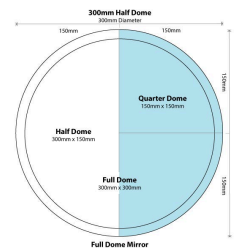

# 300mm Half Dome Safety Mirror Acrylic

## Product Images

DISTANCE GUIDE	
Dome Mirror Size	Viewing Distance*
300mm	To 5 metres
400mm	To 5 metres
600mm	To 8 metres
800mm	To 10 metres

Crystal View™  
SAFETY MIRRORS

## Description

---

This Crystal View™ acrylic indoor half dome safety mirror is perfect for busy areas and corridors, and hazardous T-Intersections (for example hospitals, labs and offices). Suitable for any application where the clearest possible view of what's coming around the corner is essential.

## Additional Information

---

Brand	Crystal View™
Mirror Application	Indoor
Mirror Material	Acrylic
Mirror Size	300mm