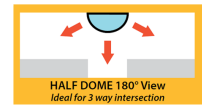

Safety Mirror Half Dome 660mm Acrylic

Product Images

DISTANCE GUIDE	
Dome Mirror Size	Viewing Distance*
300mm	To 5 metres
450mm	To 5 metres
660mm	To 8 metres
800mm	To 10 metres

Crystal View™
SAFETY MIRRORS

Description

This half dome safety mirror is perfect for busy areas and corridors, and hazardous T-Intersections (for example hospitals, labs and offices). Suitable for any application where the clearest possible view of what's coming around the corner is essential.

- Constructed from premium 3mm thick acrylic for superior performance and longevity.
- Each mirror is **hand-inspected** to ensure that it **will not bend or distort** like cheaper alternatives.
- Can be **mounted on walls or ceiling or even racking**.
- Lightweight and easy to install.
- Mounting hardware is included.
- NOTE: Displayed viewing distance is measured from viewer to mirror and is advisory only - Will vary depending on factors such as lighting, placement and purpose.

Additional Information

Brand	Crystal View™
Mirror Application	Indoor
Mirror Material	Acrylic
Mirror Size	600mm