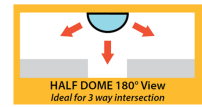

Safety Mirror Half Dome 800mm Acrylic

Product Images

DISTANCE GUIDE

Dome Mirror Size	Viewing Distance*
300mm	To 5 metres
450mm	To 5 metres
600mm	To 8 metres
800mm	To 10 metres

Crystal View™
SAFETY MIRRORS

Description

This half dome safety mirror is perfect for busy areas and corridors, and hazardous T-Intersections (for example hospitals, labs and offices). Suitable for any application where the clearest possible view of what's coming around the corner is essential.

- Constructed from premium 3mm thick acrylic for superior performance and longevity.
- Each mirror is **hand-inspected** to ensure that it **will not bend or distort** like cheaper alternatives.
- Can be **mounted on walls or ceiling or even racking**.
- Lightweight and easy to install.
- **Mounting hardware is included.**
- NOTE: Displayed viewing distance is measured from viewer to mirror and is advisory only - Will vary depending on factors such as lighting, placement and purpose.

Additional Information

Brand	Crystal View™
Mirror Application	Indoor
Mirror Material	Acrylic
Mirror Size	800mm