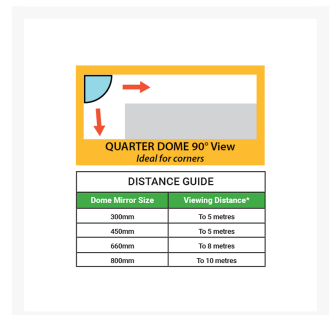

Safety Mirror Quarter Dome 800mm Acrylic

Product Images

Description

This quarter dome safety mirror is perfect for tight corners or cramped spaces in rooms, entrances or corridors.

- Constructed from premium 3mm thick acrylic for superior performance and longevity.
- Each mirror is **hand-inspected** to guarantee that these mirrors will not bend or distort like cheaper

alternatives.

- Can be **mounted on walls or ceiling** to reduce collisions in warehouses, offices, corridors.
- Lightweight and easy to install.
- **Mounting hardware is included.**
- NOTE: Displayed viewing distance is measured from viewer to mirror and is advisory only - Will vary depending on factors such as lighting, placement and purpose.

Additional Information

Brand	Crystal View™
Mirror Application	Indoor
Mirror Material	Acrylic
Mirror Size	800mm