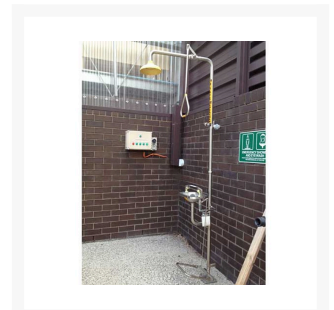

Combo Deluge Shower & Aerated Eye Wash Station

Product Images

Description

This Combo Deluge Shower and Aerated Eye Wash Station provides a high level performance in the most demanding of environments.

Product Notes:

- Highly durable **stainless steel** construction.
- Activated separately by foot and hand pedals.
- Unique impeller action provides **soft, aerated** floods of water over a wide 200mm by 230mm area.
- Eye wash and shower heads constructed from **Hi-Vis ABS plastic** giving the unit **extremely high visibility**.
- Adjustable spray control allows for a **variety of water pressure settings**, depending on environment