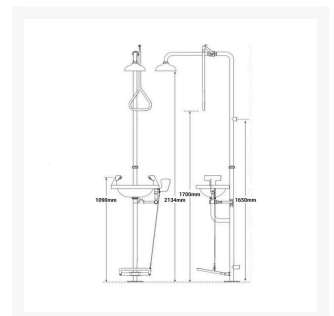

Combo Deluge Shower & Aerated Eye Wash Station

Product Images

Description

This Combo Deluge Shower and Aerated Eye Wash Station provides a high level performance in the most demanding of environments.

Product Notes:

- Highly durable **stainless steel** construction.
- Activated separately by foot and hand pedals.
- Unique impeller action provides **soft, aerated** floods of water over a wide 200mm by 230mm area.
- Eye wash and shower heads constructed from **Hi-Vis ABS plastic** giving the unit **extremely high visibility**.
- Adjustable spray control allows for a **variety of water pressure settings**, depending on environment

and needs.

- For product to be **compliant with AS4775-2007**, we recommend a **minimum 25mm IPS water supply** to maintain required pressure.
- Product is non clogging and self cleaning.

*Bulky Item. Shipping charges apply. Item shipped flat-packed. Minor assembly required.