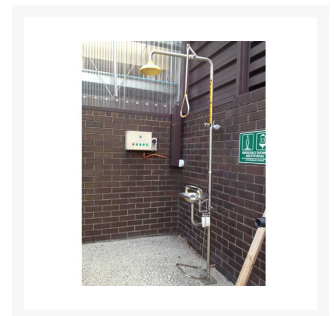

Combo Deluge Shower & Aerated Eye Wash Station

Product Images

Description

This Combo Deluge Shower and Aerated Eye Wash Station provides a high level performance in the most demanding of environments.

Product Notes:

- Highly durable **stainless steel** construction.
- Activated separately by foot and hand pedals.
- Unique impeller action provides **soft, aerated** floods of water over a wide 200mm by 230mm area.
- Eye wash and shower heads constructed from **Hi-Vis ABS plastic** giving the unit **extremely high**

visibility.

- Adjustable spray control allows for a **variety of water pressure settings**, depending on environment and needs.
- For product to be **compliant with AS4775-2007**, we recommend a **minimum 25mm IPS water supply** to maintain required pressure.
- Product is non clogging and self cleaning.