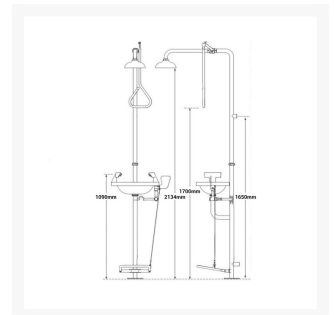

Combo Deluge Shower & Aerated Eye Wash Station

Product Images

Description

This Combo Deluge Shower and Aerated Eye Wash Station provides a high level performance in the most demanding of environments.

Product Notes:

- Highly durable **stainless steel** construction.
- Activated separately by foot and hand pedals.
- Unique impeller action provides **soft, aerated** floods of water over a wide 200mm by 230mm area.
- Eye wash and shower heads constructed from **Hi-Vis ABS plastic** giving the unit **extremely high**

visibility.

- Adjustable spray control allows for a **variety of water pressure settings**, depending on environment and needs.
- For product to be **compliant with AS4775-2007**, we recommend a **minimum 25mm IPS water supply** to maintain required pressure.
- Product is non clogging and self cleaning.