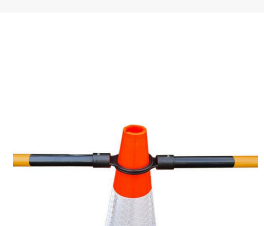

# Retractable Barrier Bar- Yellow/Black

## Description

Designed to fit over two traffic cones, block off work areas quickly.

- End loop has an 80mm diameter, allowing for use on any sized cone.

- The bar is extendable from 1100mm to 2100mm and is 20mm in diameter.
- Cordon off larger areas by simply adding more cones and poles.
- Lightweight, portable and can be easily stored when not in use.
- Available in **red/white** and **blue/white** reflective stripes as well.

## Additional Information

---

Webbing Colour	Red
Colour	Yellow/Black
Barrier Length	1100mm to 2100mm
Barrier Width	20mm Diameter